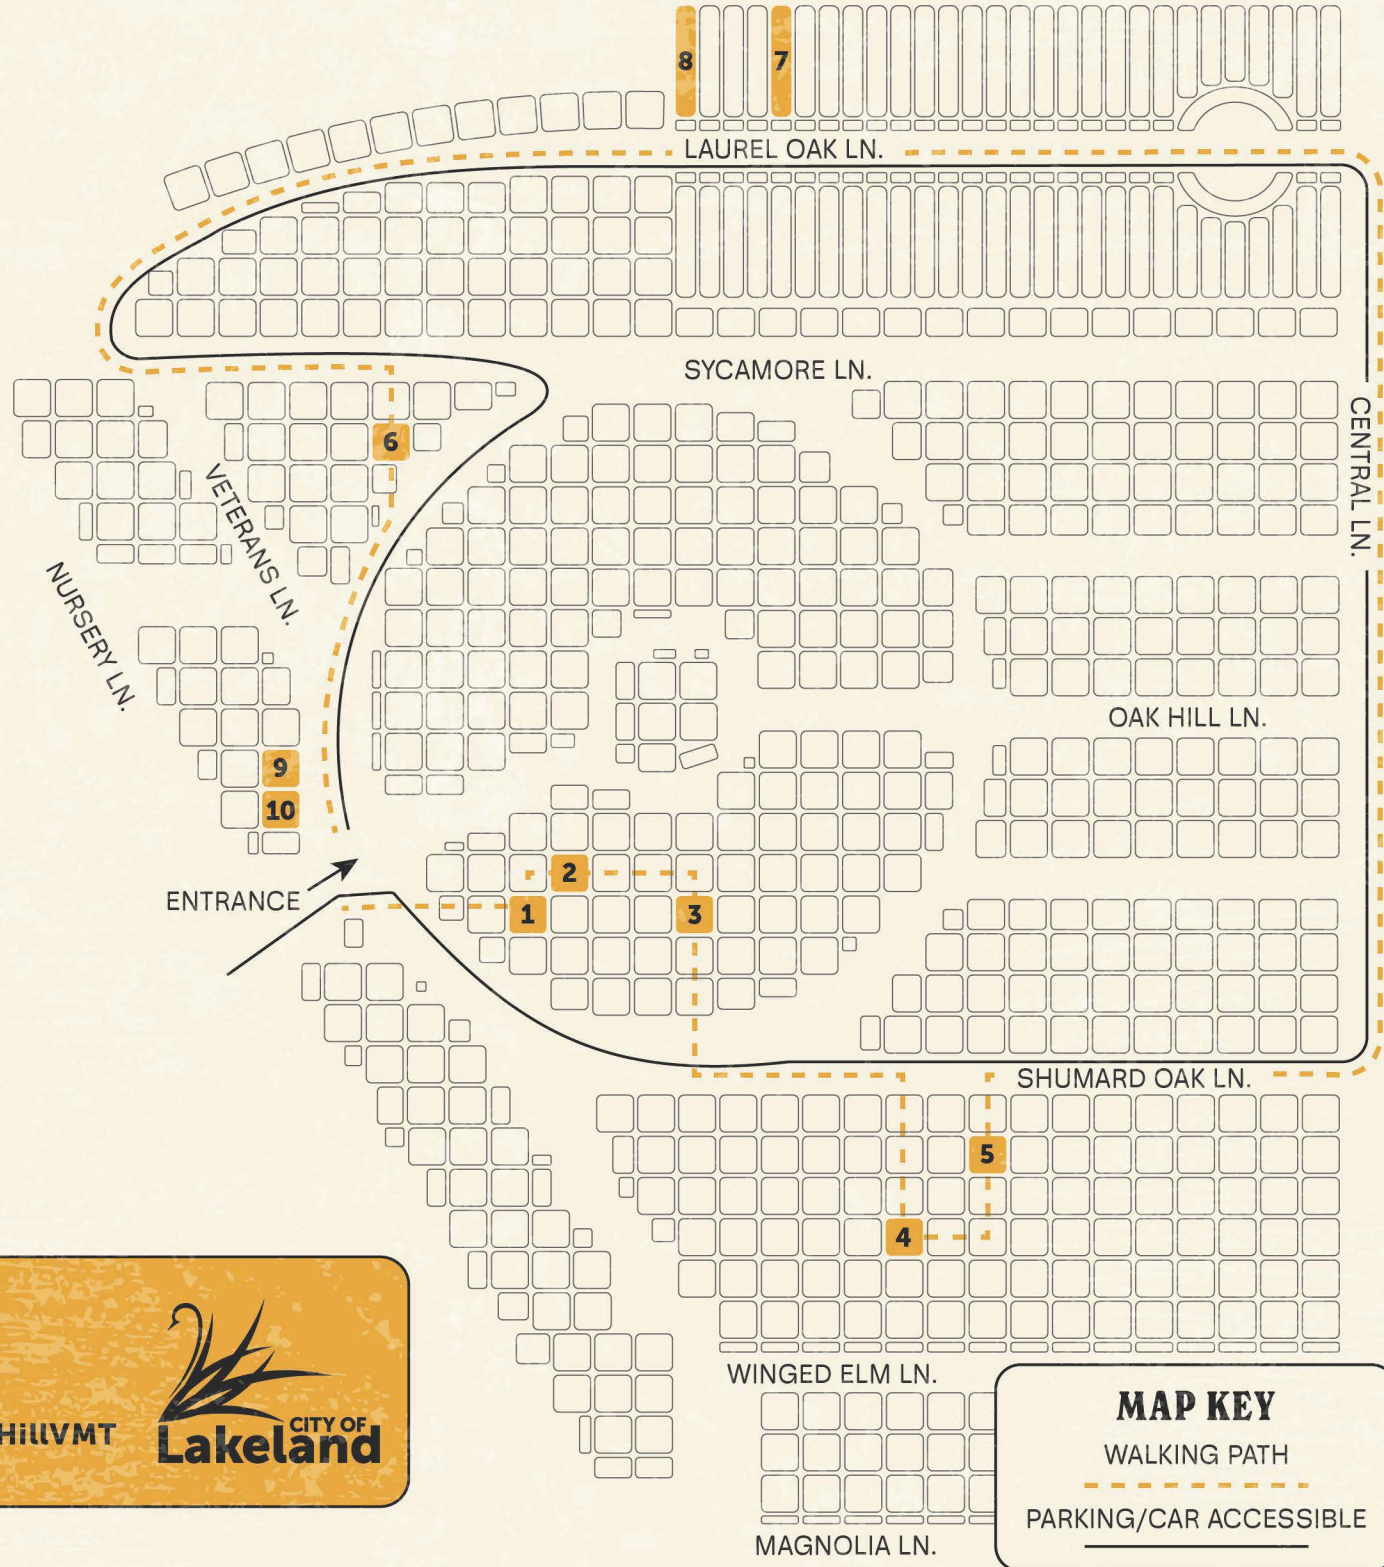

VETERAN'S MEMORIAL TOUR

AT OAK HILL BURIAL PARK

Each square on this map represents a block containing 32 individual graves. Each block is marked by a tree, serving as a reference point to help you locate the block you are searching for.

FOLLOW ALONG
WITH OUR STORYMAP
LakelandGov.net/OakHillVMT

MAP KEY

WALKING PATH

PARKING/CAR ACCESSIBLE