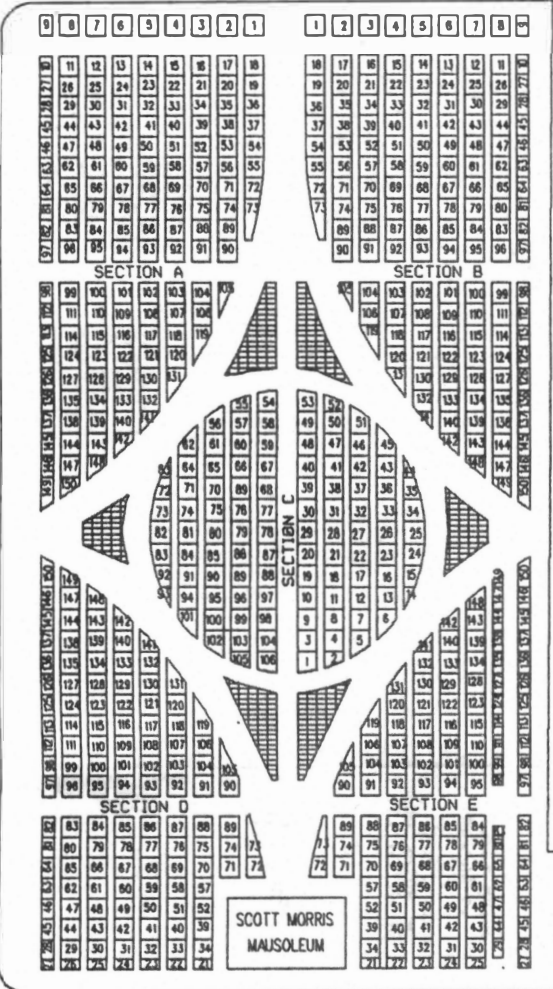

ROSELAWN, LAKEVIEW AND TIGER FLOWERS CEMETERIES

LAKEVIEW CEMETERY

TIGER FLOWERS CEMETERY

MAINTENANCE BUILDING

LAKEVIEW

CEMETERY

3	2
4	1

TYPICAL BLOCK

1	6
2	7
3	8
4	9
5	10

TYPICAL LOT

INGRAHAM AV

PARKER ST

ROSELAWN CEMETERY

PEACHTREE ST

TYPICAL BLOCK

1	5
2	6
3	7
4	8

PEACHTREE ST

SECTION F

SECTION G

SECTION H