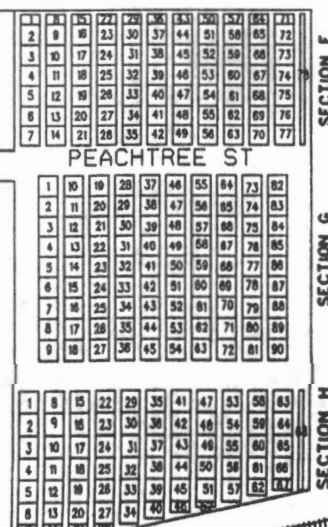

ROSELAWN, LAKEVIEW AND TIGER FLOWERS CEMETERIES

LAKEVIEW CEMETERY

TIGER FLOWERS CEMETERY

MAINTENANCE BUILDING

LAKEVIEW

CEMETERY

3	2
4	1

TYPICAL BLOCK

1	6
2	7
3	8
4	9
5	10

TYPICAL LOT

INGRAHAM AV

PARKER ST

ROSELAWN CEMETERY

PEACHTREE ST

TYPICAL BLOCK

1	5
2	6
3	7
4	8

PEACHTREE ST

SECTION F

SECTION G

SECTION H