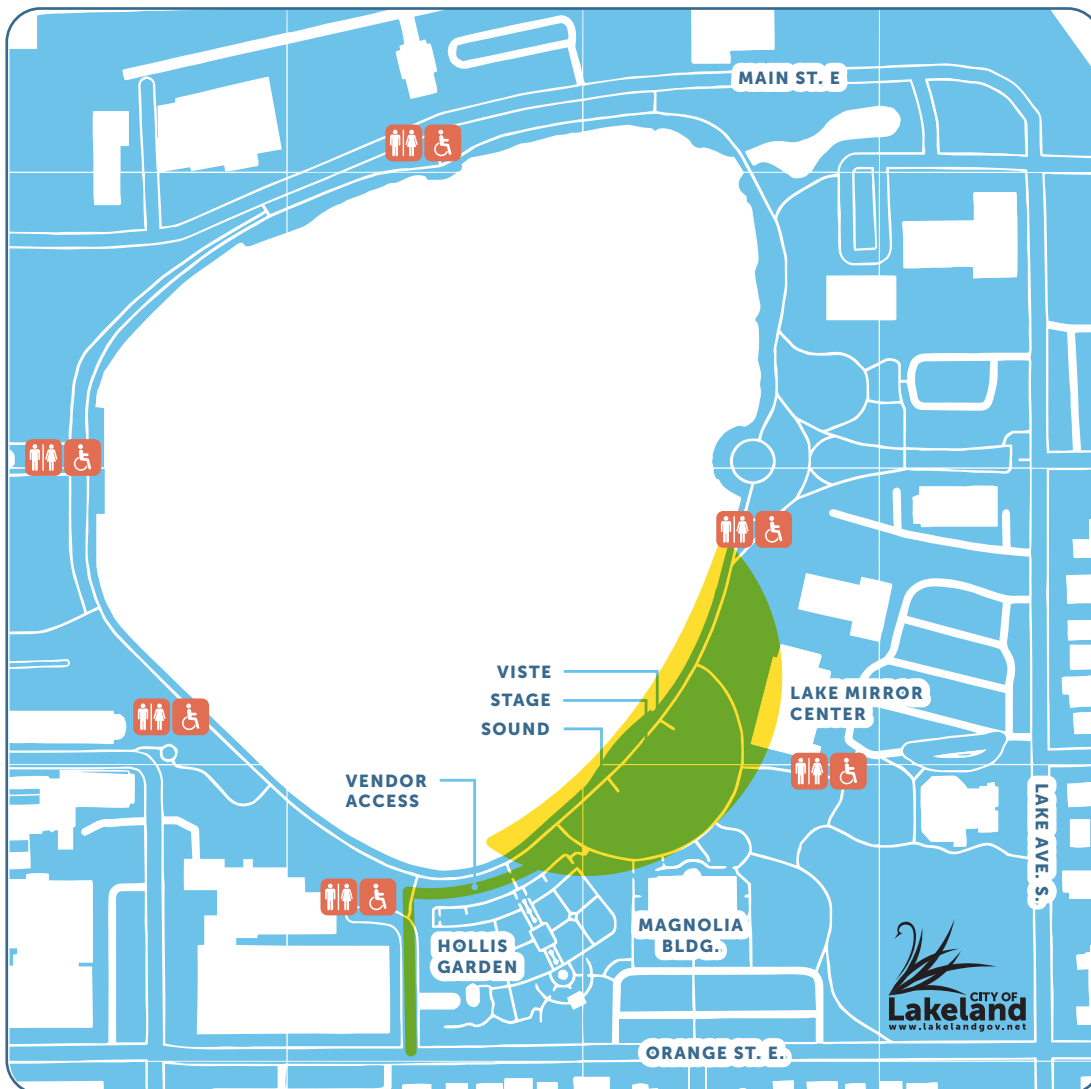

EVENT SCHEDULE

- 12:00** Mobile Sound Stage Setup
- 3:00** Sound Setup/Band Setup
- 4:00** Sound Check Food Trucks Arrive
- 5:00** Food Trucks In Place
- 6:00** Address Audience
Gary Love and
the Moonlighters - 1st Set
- 7:15** Address Audience
Gary Love and
the Moonlighters - 2nd Set
- 8:15** Address Audience
Gary Love and
the Moonlighters - 3rd Set
- 9:00** Fireworks
- 9:15** Closing Song

 Vendor Area

 Toilets

VENDORS

- Pelican Snoballs**
- Pipo's Latin Food**
- Mango is Mad**
- Fat Maggies**
- Thunder Hollow Kettle Korn**
- SB&B Seafood**
- Burger 21**
- Donut NV**
- Breezy Eazy Bistro**
- Big Hot Box**