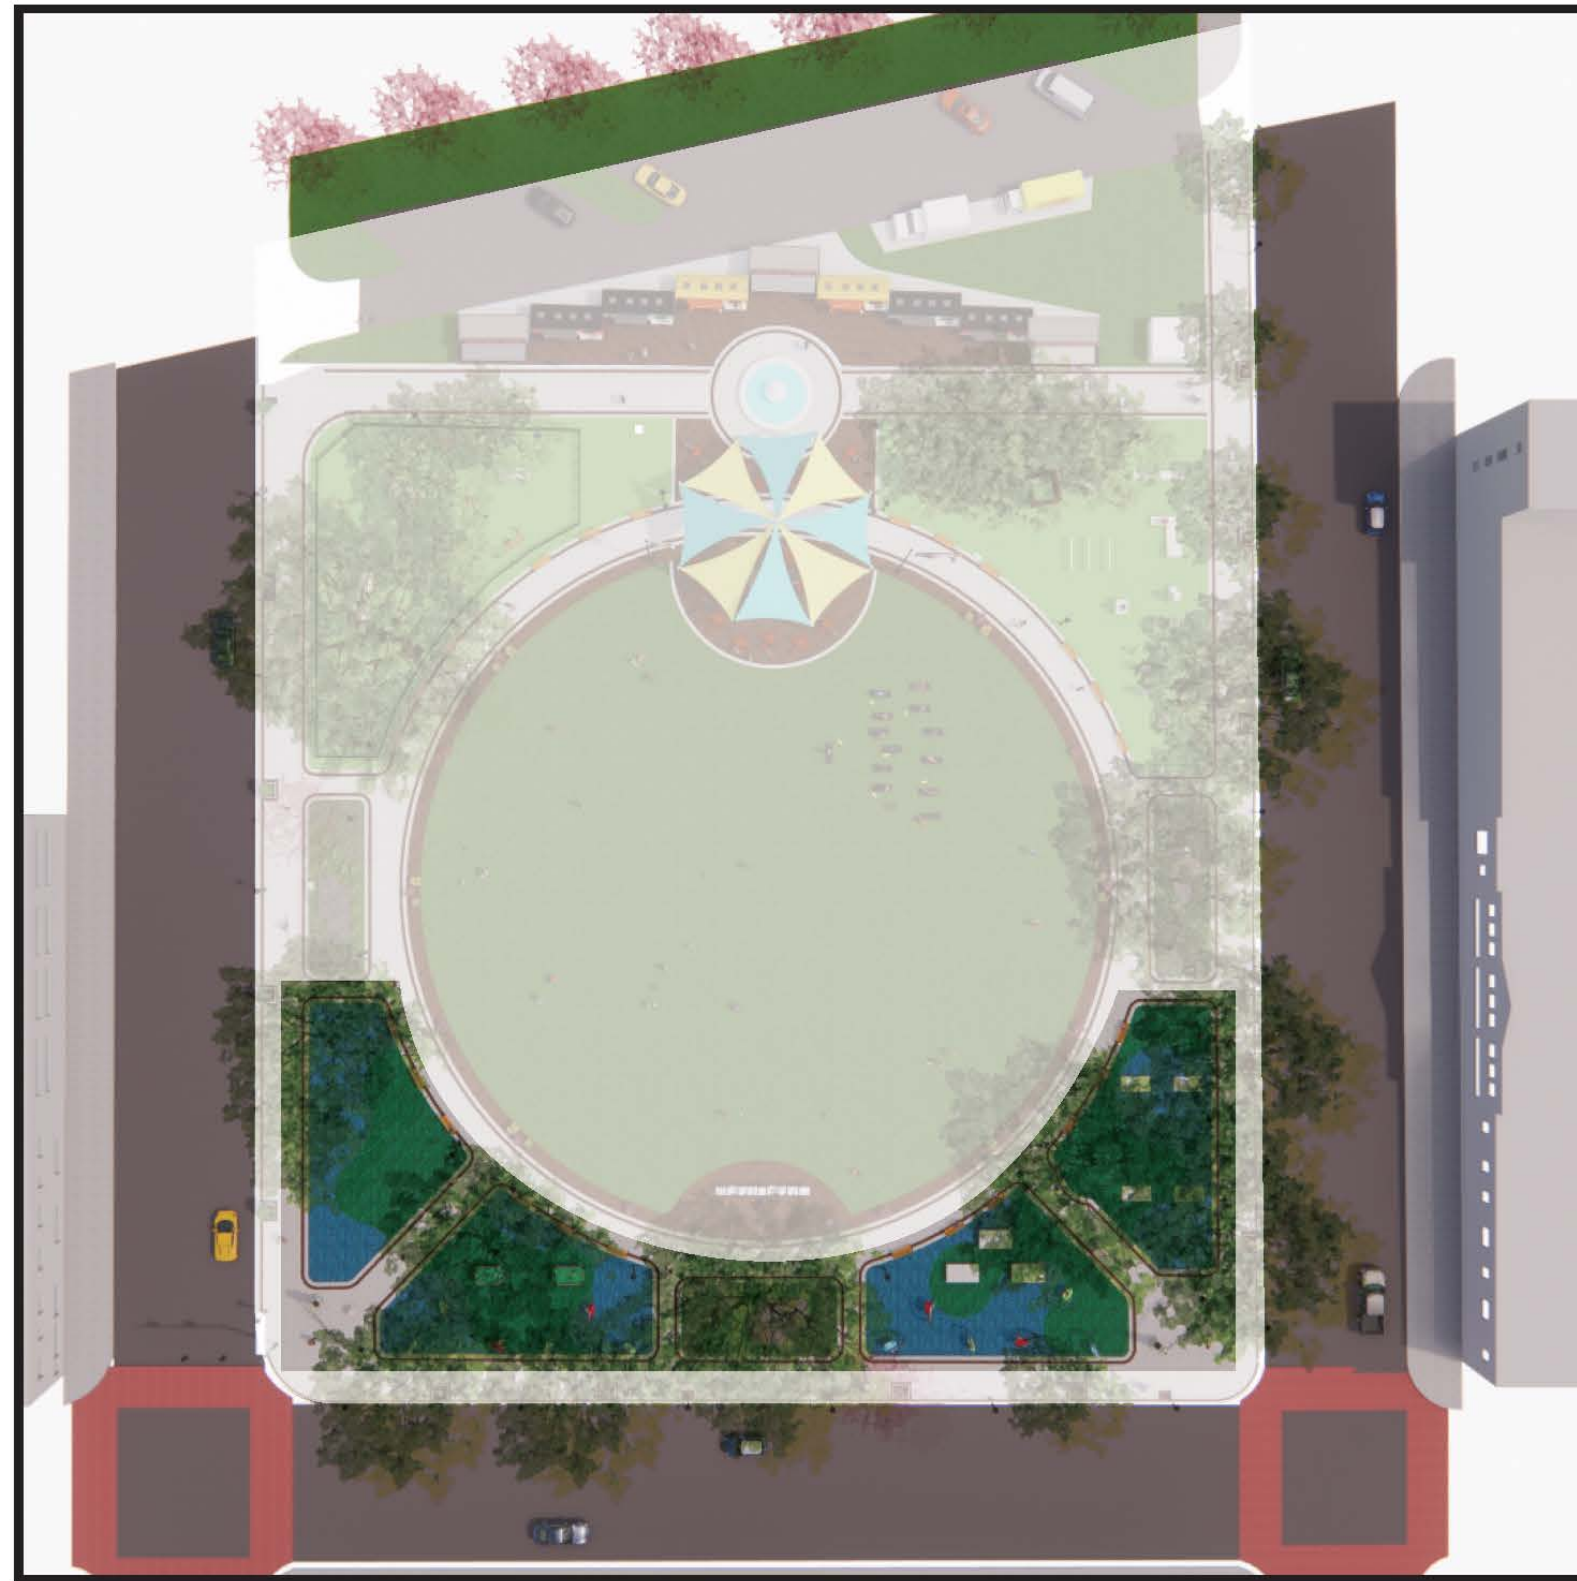

MUNN PARK ENHANCEMENT MASTER PLAN ~ CITY OF LAKELAND